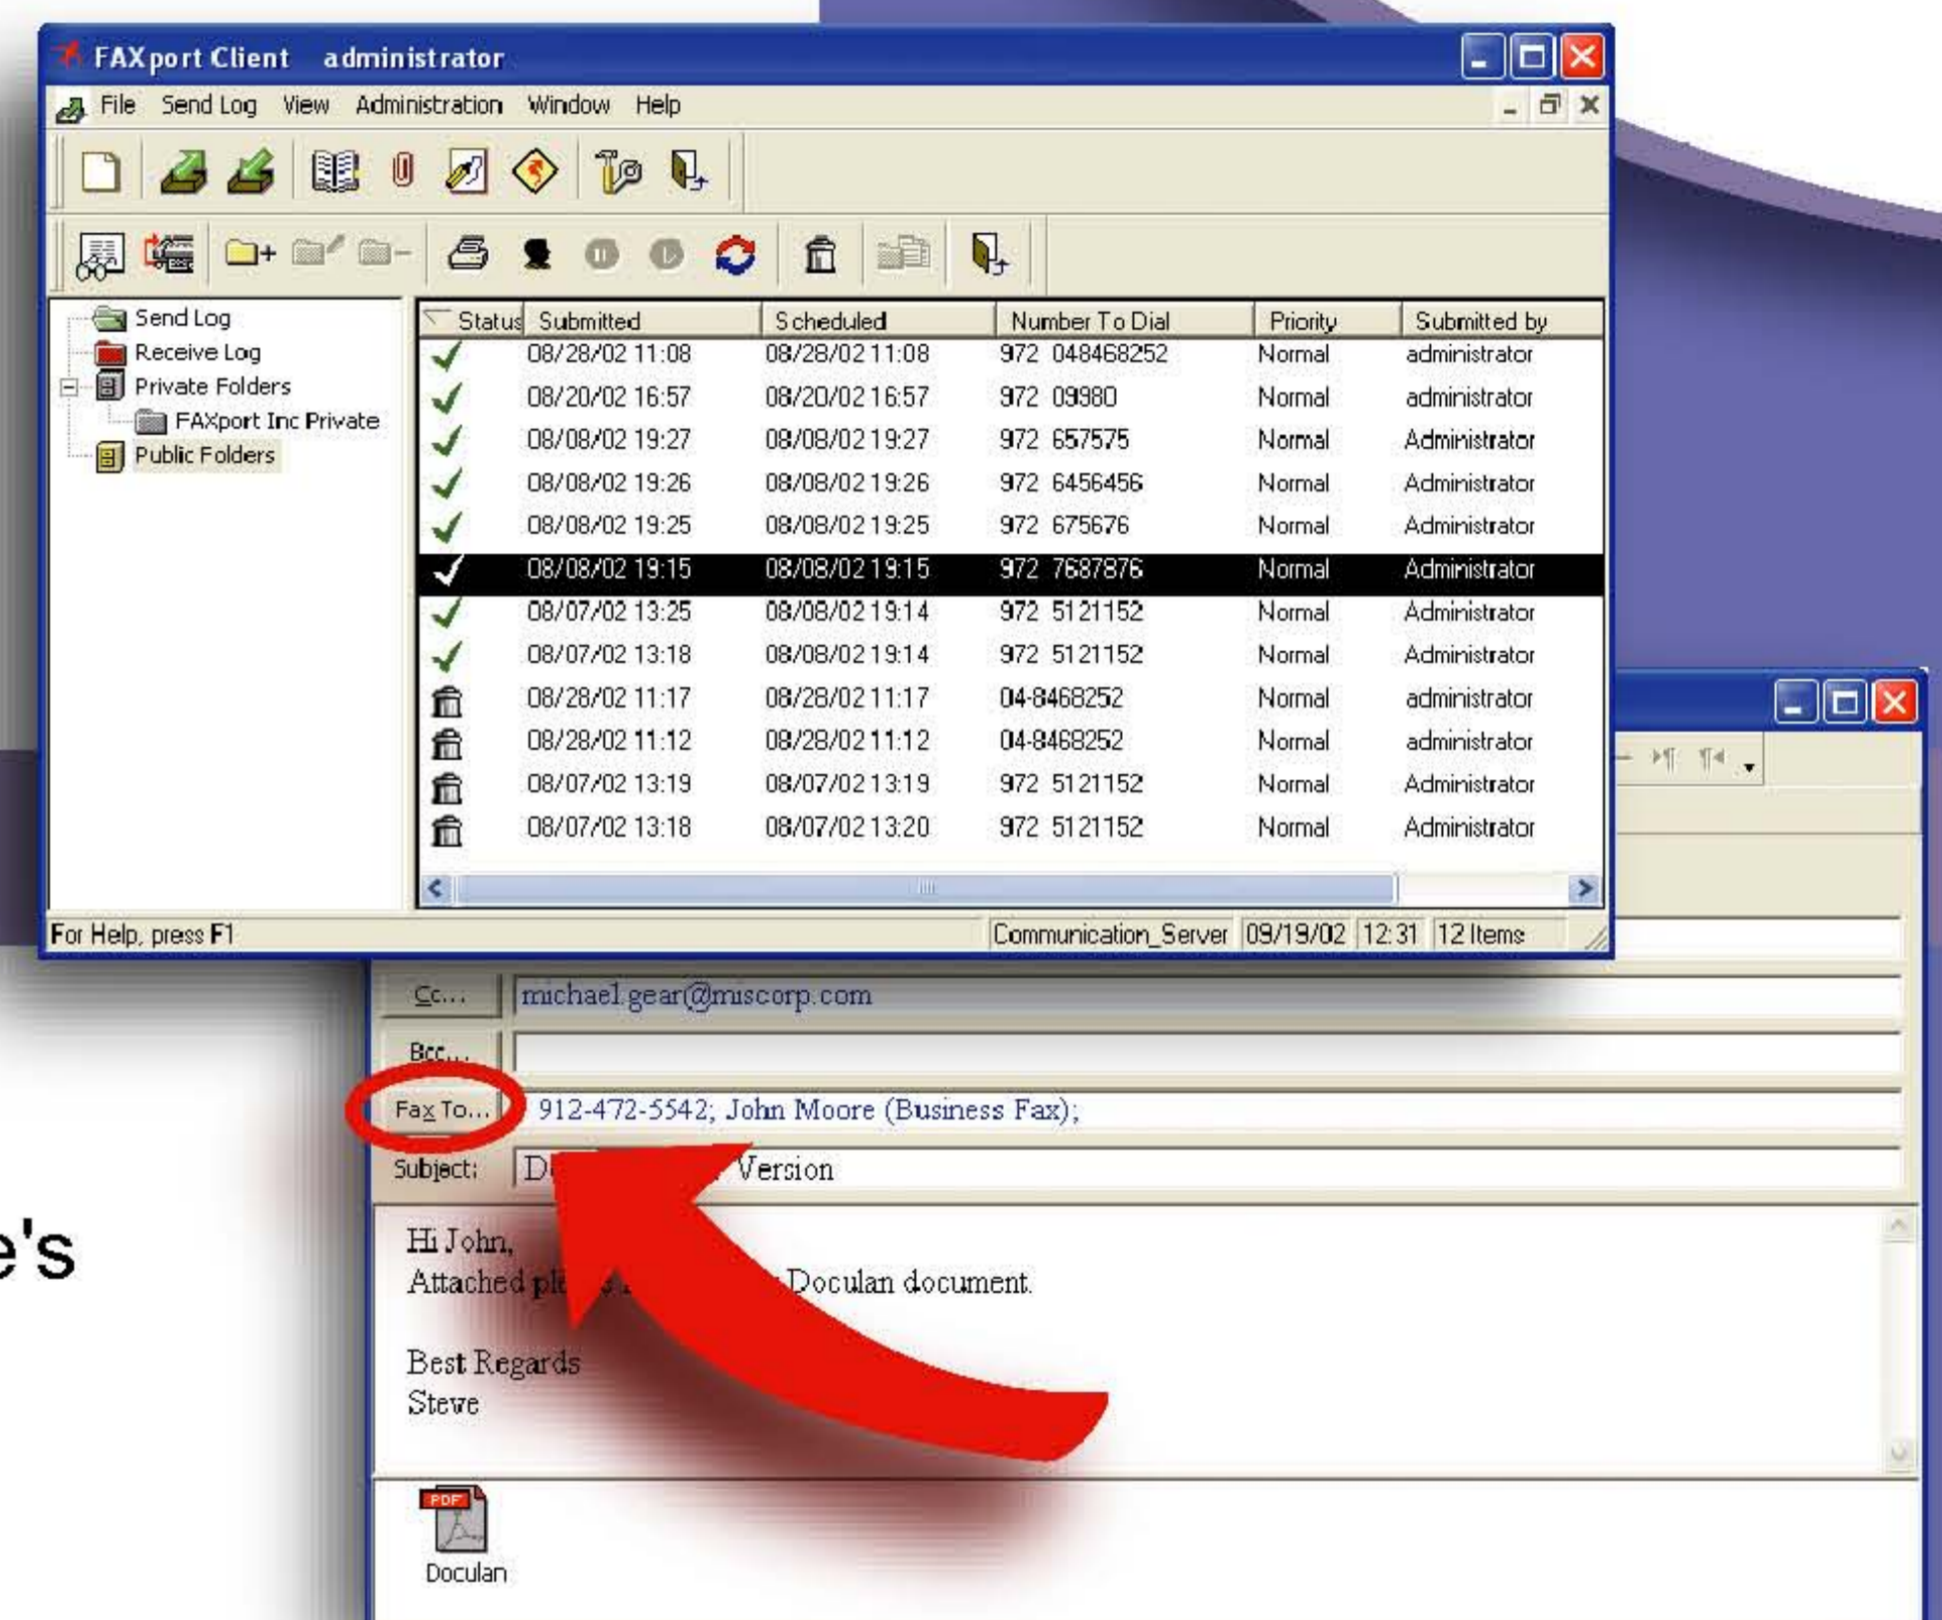

# IP Fax Messaging Software for the Distributed Enterprises

FAXport is a feature-rich technology that provides economical network faxing capabilities and improved productivity.

FAXport for the Distributed Enterprise is a virtual fax over IP network; its architecture offers the distributed organization to benefit from FAXport's capabilities in central and remote sites, yet saving significantly on long distance calls.

The network is built around an LCR (Least Cost Routing) system that provides Intra-company Least Cost Routing and Load Balancing. Building an enterprise wide fax network has never been easier than with the FAXport Remote Server. The FAXport Remote Server allows the branch office to take advantage of high-performance enterprise fax capabilities without investing in a full-price enterprise fax server.