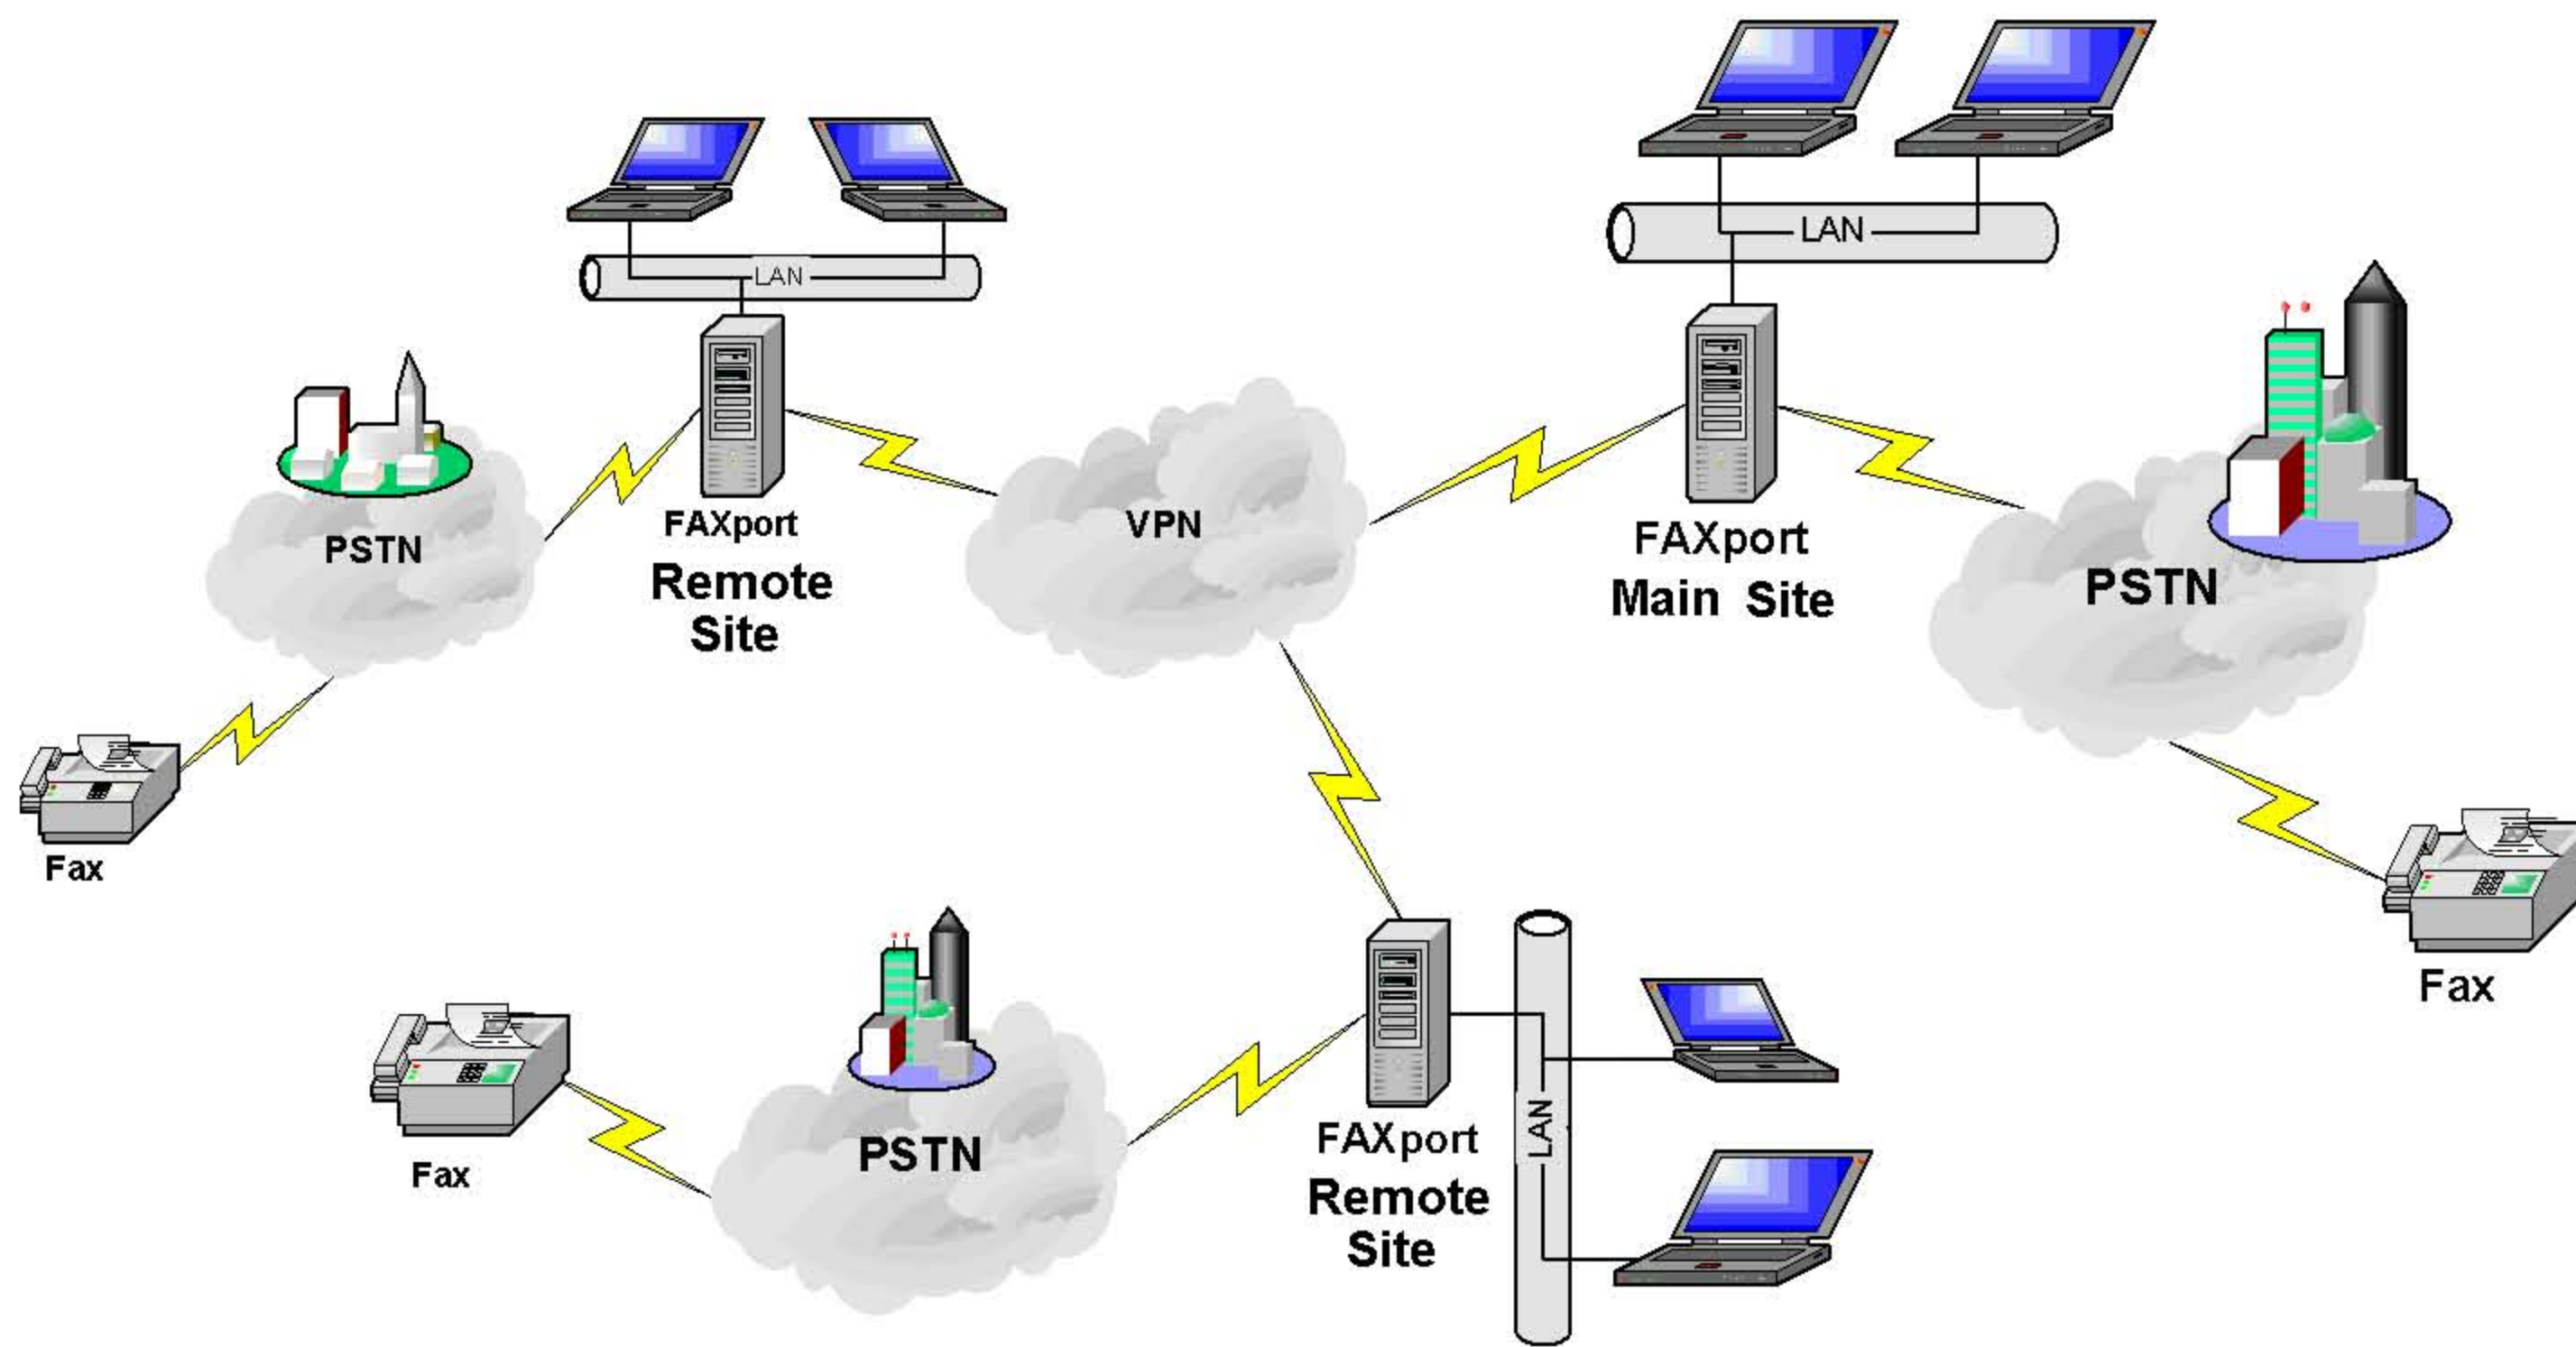

# IP Fax Messaging Software for the Distributed Enterprises

FAXport is a feature-rich technology that provides economical network faxing capabilities and improved productivity.

FAXport for the Distributed Enterprise is a virtual fax over IP network; its architecture offers the distributed organization to benefit from FAXport's capabilities in central and remote sites, yet saving significantly on long distance calls.

## FAXport Benefits the User Tremendously

The FAXport Remote Server allows multi-location, multi-department corporations to leverage the connectivity and resources of the main office's FAXport Enterprise fax server.

### Fax Broadcasting

Fax broadcasting with mail-merge capabilities is easy to use, fast, and efficient.

*Through integrating FAXport with e-mail and the most common applications, FAXport becomes a part of everyday activities.*

## A Typical FAXport virtual fax over IP network

The LCR system routes the faxes to a gateway from which the transmission to the destination fax is the cheapest.